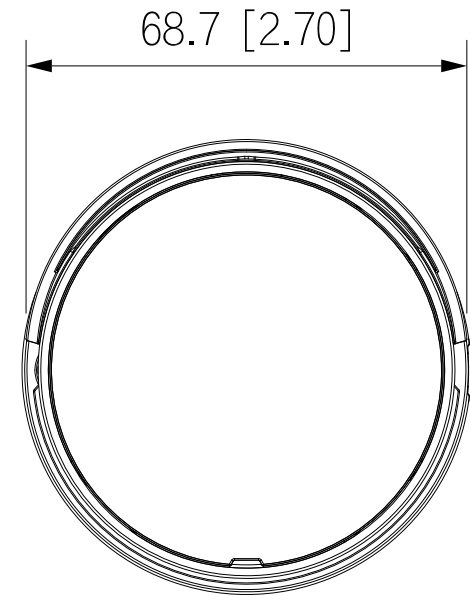

mm [inch]

Ceiling Mount

Junction Mount

Pole Mount(Vertical)