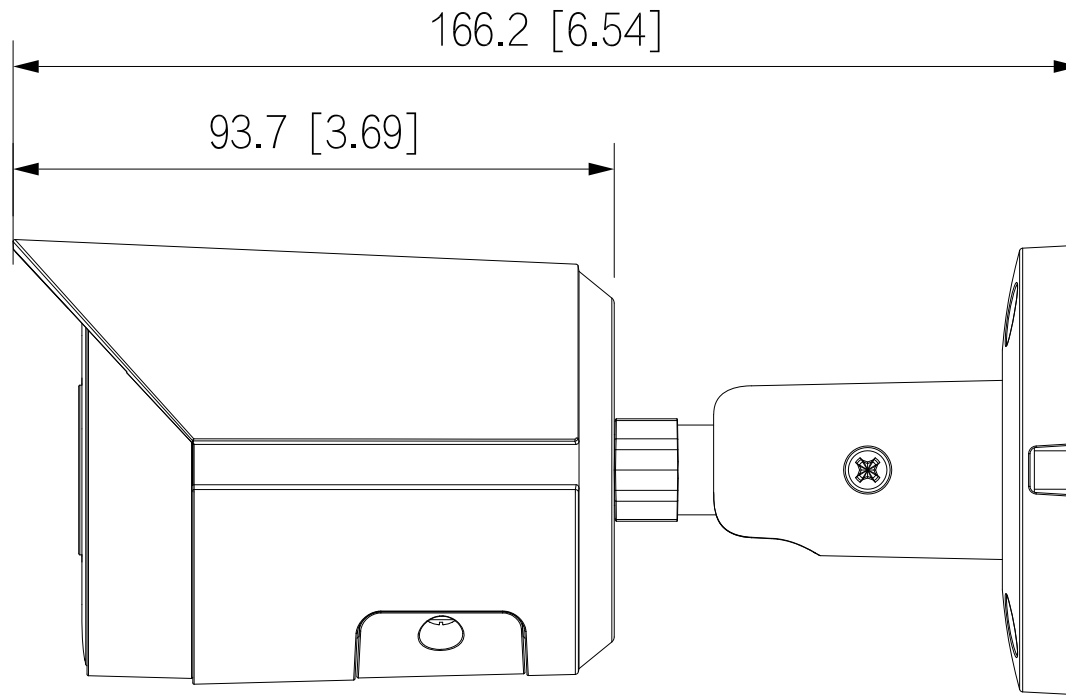

mm [inch]

Ceiling Mount

Junction Mount

Pole Mount(Vertical)